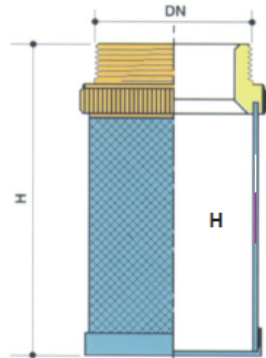

ALBION 98

Stainless Steel Mesh Filter

Technical Data	
Working Pressure:	1/4" - 1" 16 Bar
Working Pressure:	1 1/4" - 2" 10 Bar
Working Pressure:	2 1/2" - 4" 8 Bar
Working Temperature:	0 - 110°C

DN	3/8"	1/2"	3/4"	1"	1 1/4"	1 1/2"	2"	2 1/2"	3"	4"
H	47	54	60	64	72	82	95	96	112	127

Dimensions in mm

V-Flow Solutions Ltd 12 Railton Road, Woburn Road Industrial Estate, Kempston, Bedford MK42 7PW
 Tel: 01234 855888 Fax: 01234 857775

E-mail: sales@v-flowsolutions.co.uk

Web: www.v-flowsolutions.co.uk