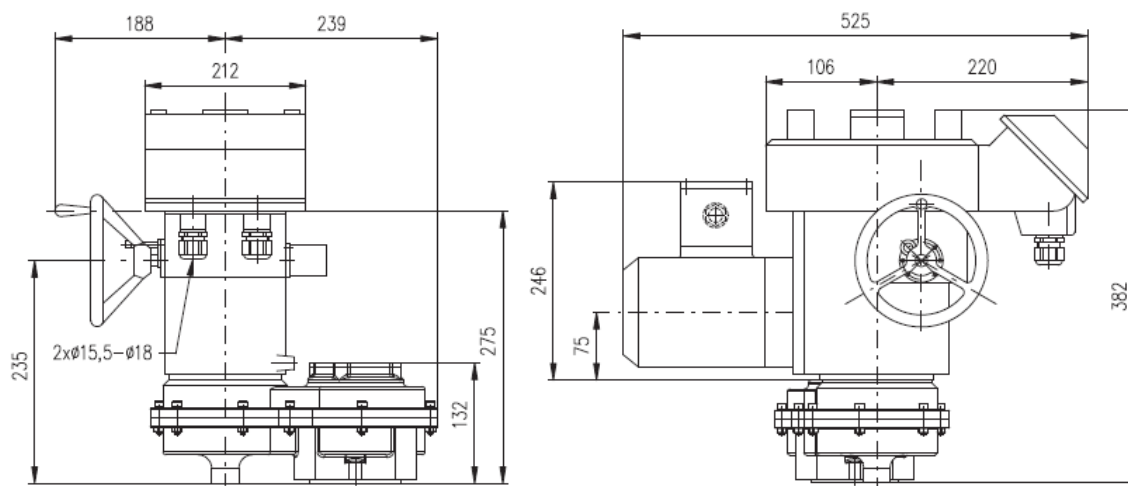

## Dimensions — Electric Multi-Turn Actuator MO 3.4-Ex

Model: MO 3.4-Ex

Tvar A | Shape A |

P-1471/W	Tr 28x5 LH
P-1471/V	Ø10
Vyhotovenie (Version)	A

Tvar B1 | Shape B1 |