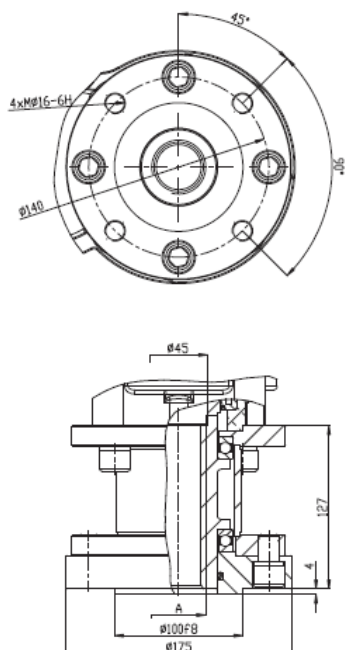

## Dimensions — Electric Multi-Turn Actuator MO 3.4-Ex

Model: MO 3.4-Ex

Tvar A | Shape A |

P-1471/W	Tr 28x5 LH
P-1471/V	Ø10
Vyhotovenie (Version)	A

Tvar B1 | Shape B1 |